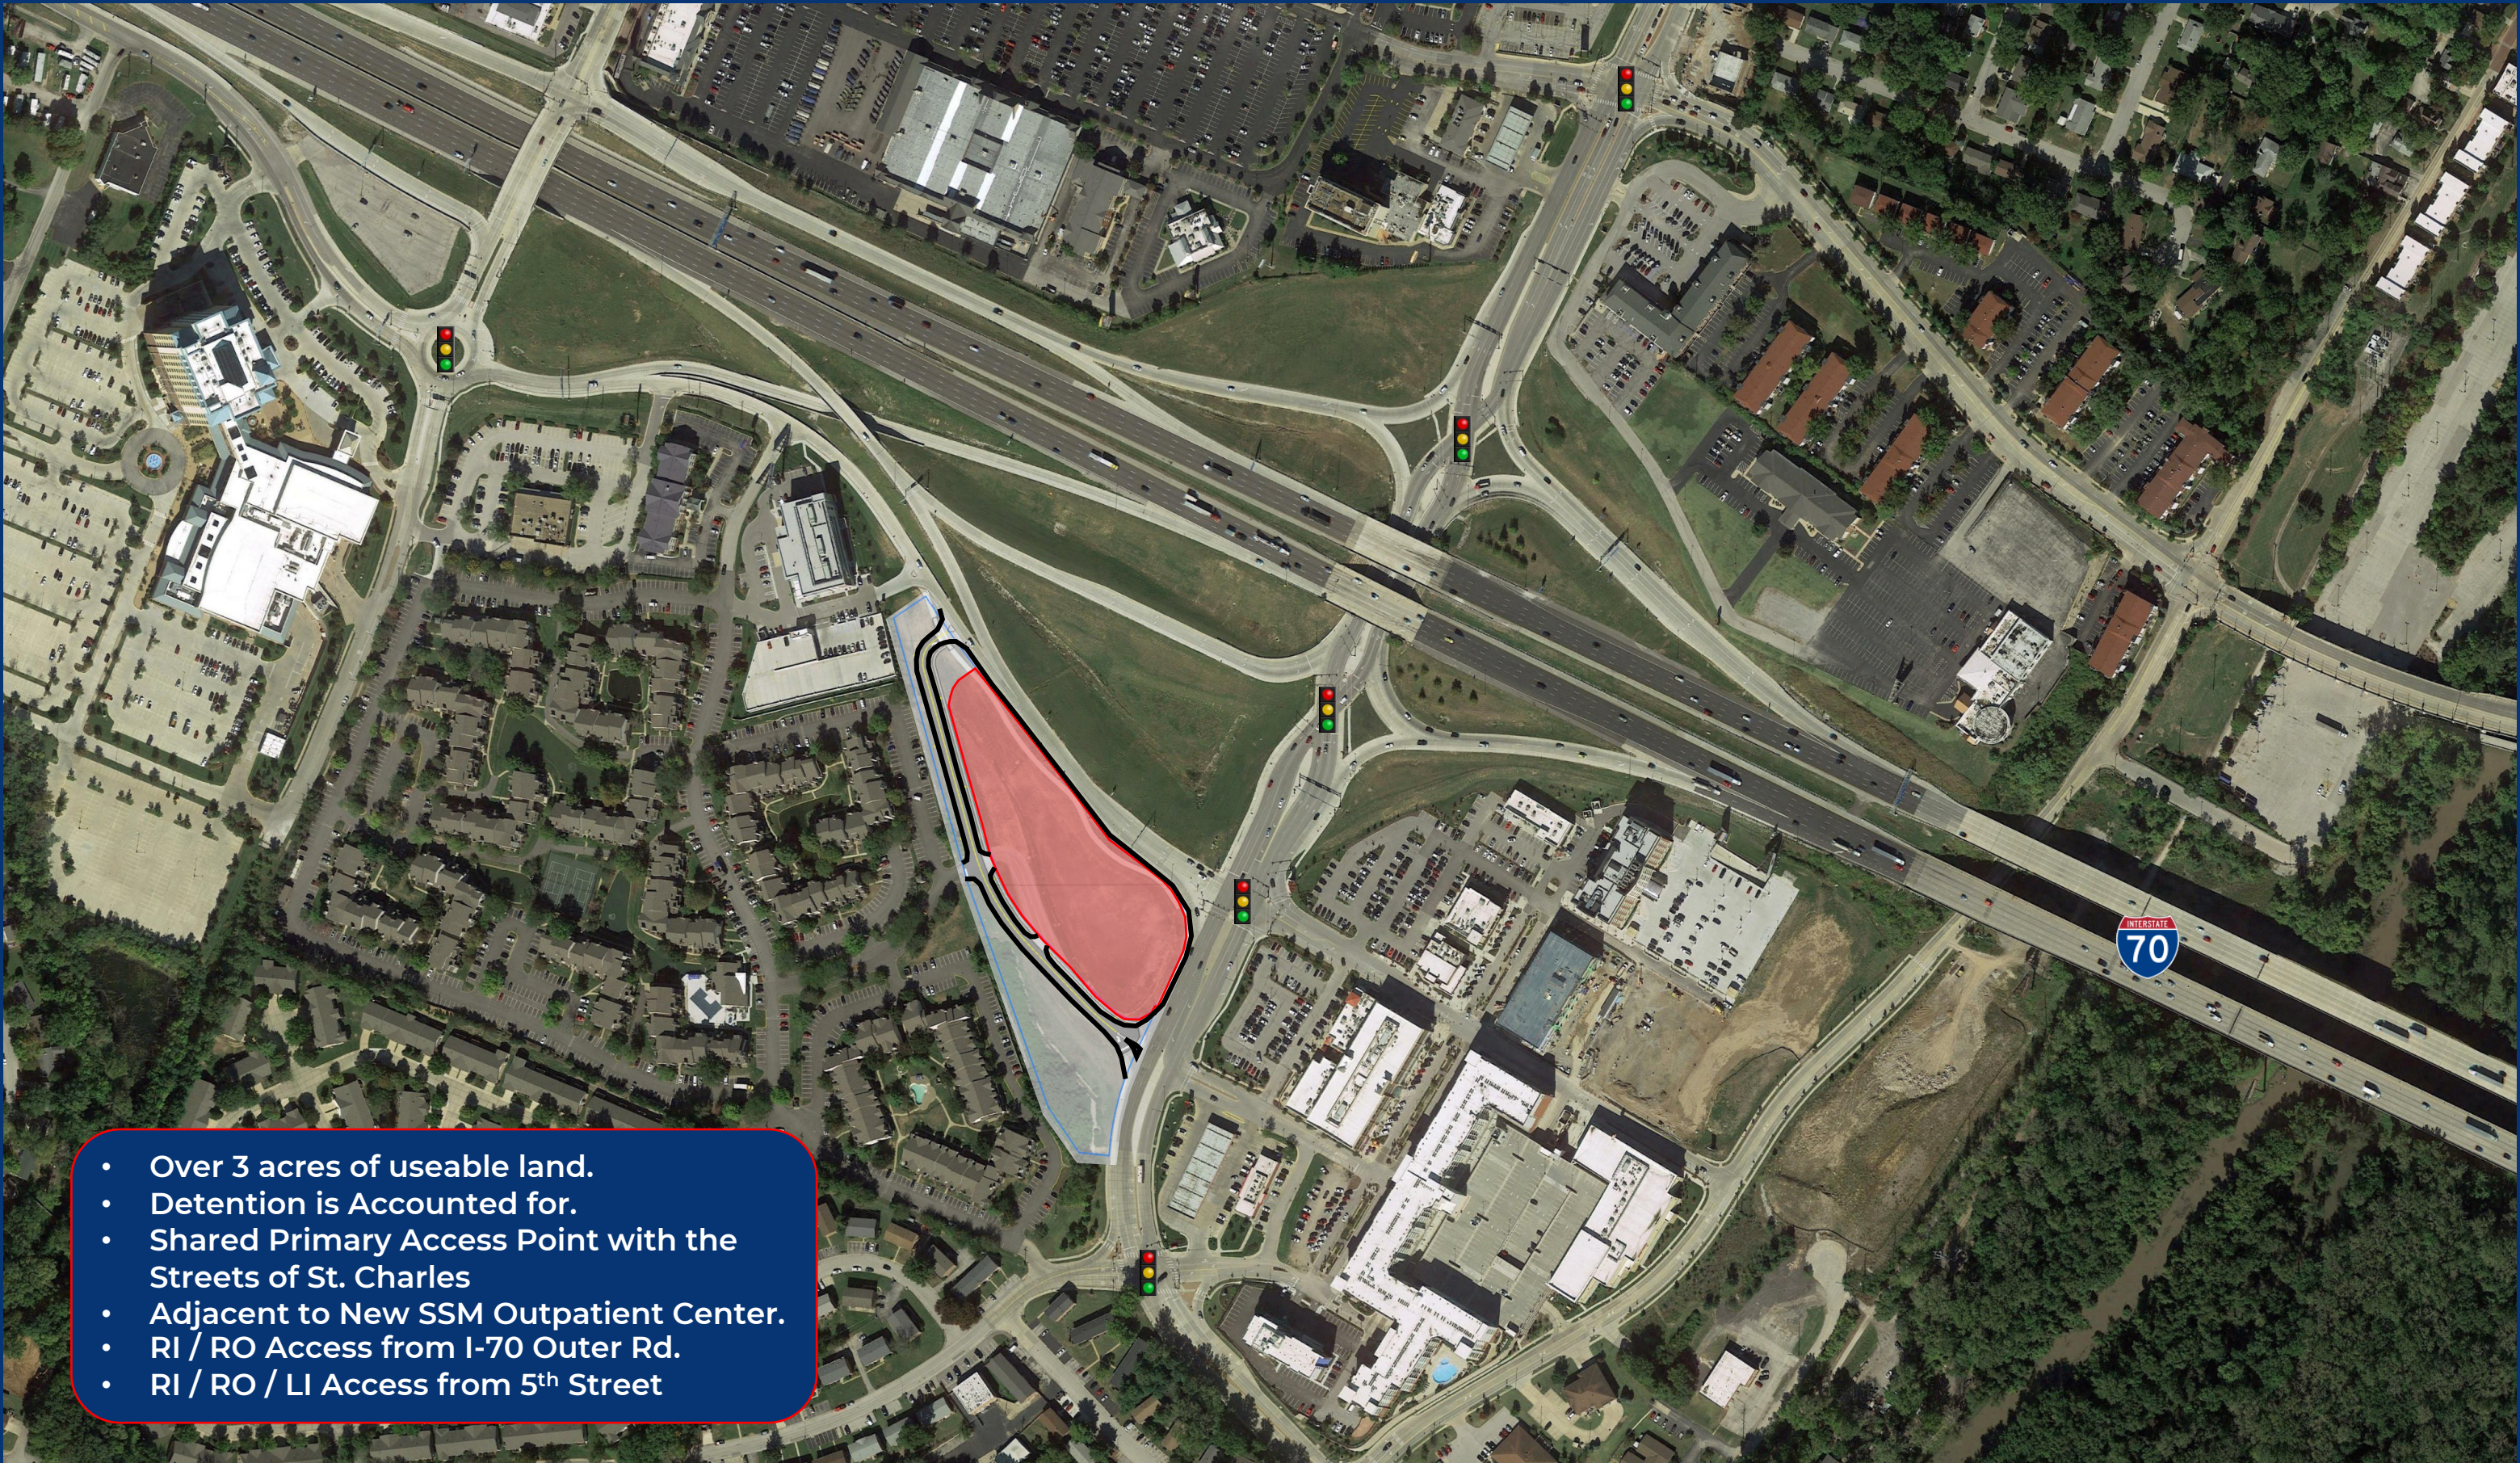

Mark Twain Village

St. Charles Convention Center

STREETS
OF ST. CHARLES

Riverpointe Phase 1

153,994 VPD

	Visitors / Yr.
Ameristar	11,000,000
Bass Pro Shops	2,000,000
Historic St. Charles	1,500,000
St. Charles Family Arena	1,000,000
St. Charles Convention Center	271,000

- Over 3 acres of useable land.
- Detention is Accounted for.
- Shared Primary Access Point with the Streets of St. Charles
- Adjacent to New SSM Outpatient Center.
- RI / RO Access from I-70 Outer Rd.
- RI / RO / LI Access from 5th Street